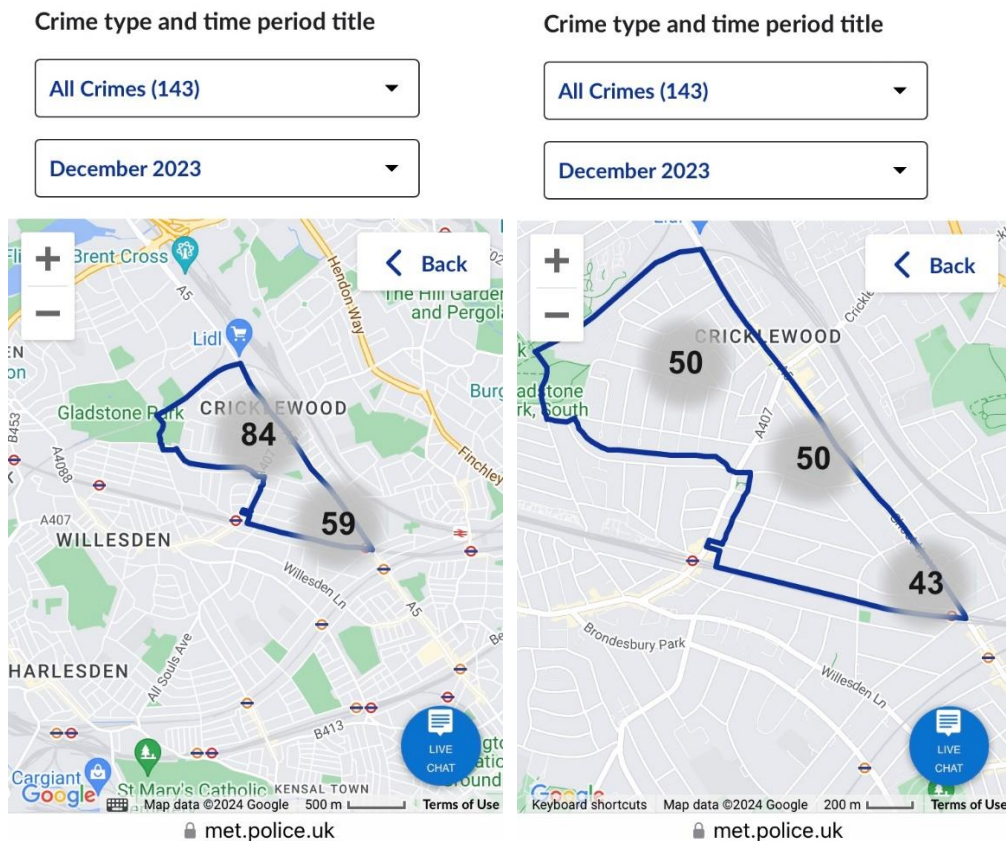

### Further supporting documents.

The map below (which is available to the public from the Met Police website) shows a crime map for the NW2 3JX postcode. As you can see this shows a total of 143 crimes recorded during December 2023. Zooming in on Cricklewood Broadway between Walm Lane and Keyes Road (second image) you can see this is where a majority of the crimes are located.

The other side of Cricklewood Broadway falls within the borough of Camden – NW2 3ET. Again the first image shows a crime map for the post code opposite 29 Cricklewood Broadway. This post code shows crimes recorded as 110 for the same period of December 2023.

Zooming in on the map shows the crime areas all along Cricklewood Broadway where the CIZ is in force. This is where the main bus routes and pedestrian travel exists.

This makes a total crime figure or **253** for the month of December last year for both sides of this small stretch of Cricklewood Broadway.

Crime type and time period title

All Crimes (110) ▾

December 2023 ▾

Crime type and time period title

All Crimes (110) ▾

December 2023 ▾